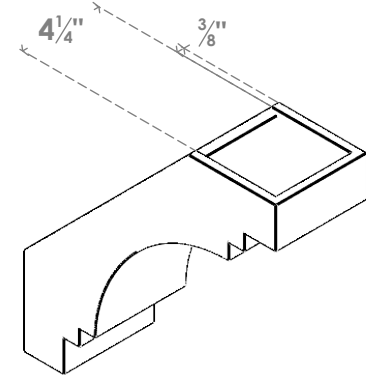

ITEM NUMBER: BRCPO050X14000X14000PEC

5"W X 14"D X 14"H PESCADERO ARCHITECTURAL GRADE PVC OPEN BRACE

SIDE PROFILE

FRONT PROFILE

ISOMETRIC

EKENA MILLWORK
2300 WEST MAIN ST.
CLARKSVILLE, TX 75426
TOLL FREE: 866-607-0453
WWW.EKENAMILLWORK.COM