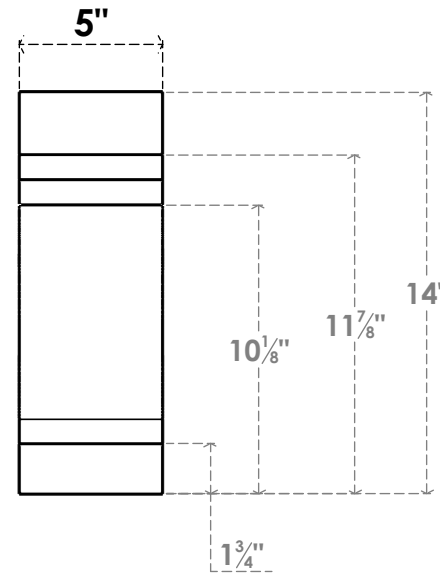

ITEM NUMBER: BRCPO050X14000X14000PEC

5"W X 14"D X 14"H PESCADERO ARCHITECTURAL GRADE PVC OPEN BRACE

SIDE PROFILE

FRONT PROFILE

ISOMETRIC

EKENA MILLWORK
2300 WEST MAIN ST.
CLARKSVILLE, TX 75426
TOLL FREE: 866-607-0453
WWW.EKENAMILLWORK.COM

NOTES

1. INSTALLATION TO BE COMPLETED IN ACCORDANCE WITH MANUFACTURER'S SPECIFICATIONS.
2. DRAWING MAY NOT BE TO SCALE
3. THIS DRAWING IS INTENDED FOR DESIGN AND PLANNING PURPOSES ONLY.
4. ALL INFORMATION CONTAINED HEREIN WAS CURRENT AT THE TIME OF DEVELOPMENT BUT MUST BE REVIEWED AND APPROVED BY THE PRODUCT MANUFACTURER TO BE CONSIDERED ACCURATE.
5. ARCHITECTURAL GRADE PVC PRODUCTS ARE MADE FROM EXPANDED CELLULAR PVC AND COME NATURALLY WHITE BUT MAY BE PAINTED