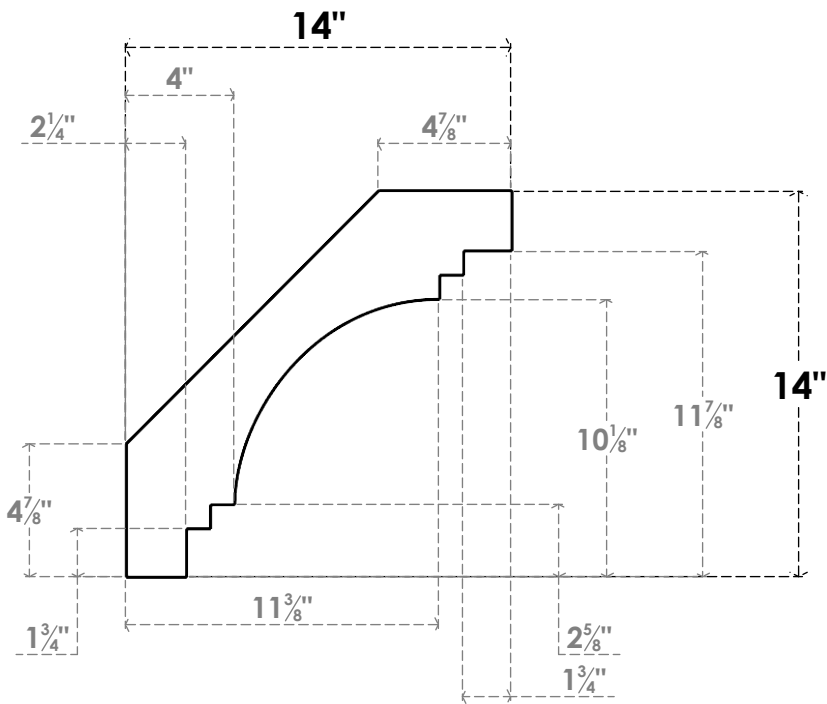

ITEM NUMBER: BRCPO050X14000X14000PEC

5"W X 14"D X 14"H PESCADERO ARCHITECTURAL GRADE PVC OPEN BRACE

SIDE PROFILE

FRONT PROFILE

ISOMETRIC

EKENA MILLWORK
2300 WEST MAIN ST.
CLARKSVILLE, TX 75426
TOLL FREE: 866-607-0453
WWW.EKENAMILLWORK.COM